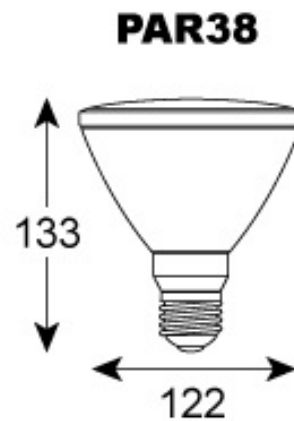

15W ES LED GLASS PAR 38 IP54 3000K NON DIMM (D)

VBLPAR38G-15W-3K

Specifications

SKU	VBLPAR38G-15W-3K
Luminaire efficacy	73 lm/W
EAN	9340994022048
Light Colour	Warm White
Wattage	15 W
Lumen output	1100 lm
CRI	80
Beam Angle	110 Degrees
Base Type	E27
Length	133 mm
Width	122 mm
Lifespan	25000 Hours
Warranty	2 Years
LED source	Epistar
Lamp Type	LED
Input voltage	100V - 240V AC
Working temperature	-20°C ~ 45°C
Box Qty	15
Kelvin	3000K

Dimensional Drawings

Photometric information available upon request.