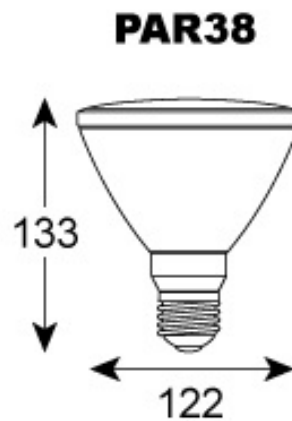

15W ES LED GLASS PAR 38 IP54 5000K NON DIMM

VBLPAR38G-15W-5K

Specifications

SKU	VBLPAR38G-15W-5K
Luminaire efficacy	73 lm/W
EAN	9340994022055
Light Colour	Natural White
Wattage	15 W
Lumen output	1100 lm
CRI	80
Beam Angle	110 Degrees
Base Type	E27
Length	133 mm
Width	122 mm
Lifespan	25000 Hours
Warranty	2 Years
LED source	Epistar
Lamp Type	LED
Input voltage	220V-240V AC 50HZ
Working temperature	-20°C ~ 45°C
Box Qty	15
Kelvin	5000K

Dimensional Drawings

Photometric information available upon request.