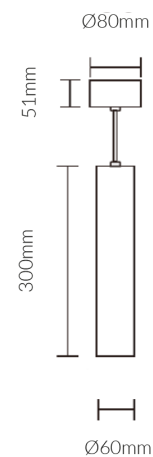

## Specifications

|                            |                   |
|----------------------------|-------------------|
| <b>SKU</b>                 | VBLPD-105-1-4K    |
| <b>Luminaire efficacy</b>  | 94.05 lm/W        |
| <b>EAN</b>                 | 9340994402383     |
| <b>Light Colour</b>        | Cool White        |
| <b>Wattage</b>             | 13 W              |
| <b>Lumen output</b>        | 1225 lm           |
| <b>IP rating</b>           | 20                |
| <b>CRI</b>                 | 80                |
| <b>Beam Angle</b>          | 50 Degrees        |
| <b>Trim colour</b>         | White             |
| <b>Diameter</b>            | 60 mm             |
| <b>Height</b>              | 300 mm            |
| <b>Lifespan</b>            | 40000 Hours       |
| <b>Warranty</b>            | 5 Years           |
| <b>Dimmable</b>            | Non-Dimmable      |
| <b>Mounting type</b>       | Suspended         |
| <b>LED source</b>          | Sharp             |
| <b>Material</b>            | Aluminium         |
| <b>Lamp Type</b>           | LED               |
| <b>Input voltage</b>       | 220V-265V AC 50hz |
| <b>Weatherproof</b>        | Indoor Use Only   |
| <b>Working temperature</b> | -20°C ~ 45°C      |
| <b>Kelvin</b>              | 4000K             |

## Dimensional Drawings

*Photometric information available upon request.*