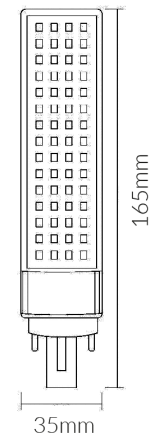

Vibe 10W Warm White LED PLC Lamp

Product Specifications

SKU	VBLPL-10W-30
Luminaire efficacy	87.2 lm/W
Product Series	VBLPL-PLC-SERIES
EAN	9340994013657
Light Colour	Warm White
Wattage	10 W
Lumen output	1001 lm
IP rating	20
CRI	80
Beam Angle	120 Degrees
Base Type	G24D-1
Length	165 mm
Width	35 mm
Lifespan	50000 Hours
Warranty	3 Years
Dimmable	Non Dimmable
Shatterproof	Non-shatterproof
LED source	Epistar
Lamp Type	LED
Input voltage	240 Volt AC 50HZ
Weatherproof	Non-weatherproof
Box Qty	10

Dimensional Drawings

Photometric information available upon request.