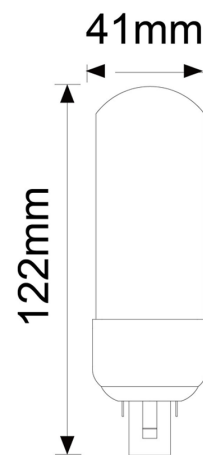

Vibe 8W PL LED G24 2Pin Lamp 3000K

VBLPL-8W-3K

Specifications

SKU	VBLPL-8W-3K
Luminaire efficacy	118 lm/W
EAN	9340994018850
Light Colour	Warm White
Wattage	8 W
Lumen output	950 lm
CRI	80
Beam Angle	270 Degrees
Base Type	G24
Diameter	41 mm
Length	122 mm
Lifespan	40000 Hours
Warranty	2 Years
LED source	Epistar
Lamp Type	LED
Input voltage	220V-240V AC 50HZ
Weatherproof	Indoor Use Only
Working temperature	-20°C ~ 40°
Box Qty	100
Kelvin	3000K

Dimensional Drawings

Photometric information available upon request.