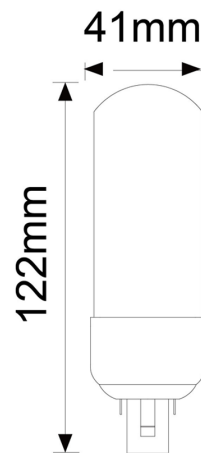

Vibe 8W PL LED G24 2Pin Lamp 3000K

VBLPL-8W-3K

Specifications

SKU	VBLPL-8W-3K
Luminaire efficacy	118 lm/W
EAN	9340994018850
Light Colour	Warm White
Wattage	8 W
Lumen output	950 lm
CRI	80
Beam Angle	270 Degrees
Base Type	G24
Diameter	41 mm
Length	122 mm
Lifespan	40000 Hours
Warranty	2 Years
LED source	Epistar
Lamp Type	LED
Input voltage	220V-240V AC 50HZ
Weatherproof	Indoor Use Only
Working temperature	-20°C ~ 40°
Box Qty	100
Kelvin	3000K

Dimensional Drawings

Photometric information available upon request.