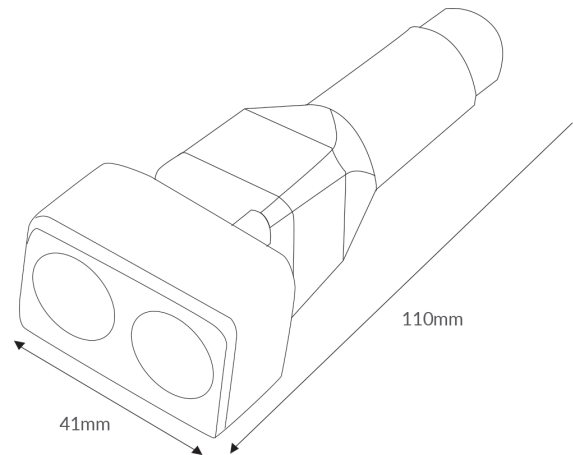

TWIN HEAD CAR CHARGING LED FLASH LIGHT

VBLPT-006

Specifications

| | |
|----------------------|--------------|
| SKU | VBLPT-006 |
| Wattage | 6 W |
| Lumen output | 360 lm |
| IP rating | X6 |
| Trim colour | Black Chrome |
| Warranty | 1 Years |
| Dimmable | Non-Dimmable |
| LED source | COB |
| Lamp Type | LED |
| Input voltage | 12 - 24V DC |
| Kelvin | 6500-7000 |

Dimensional Drawings

Photometric information available upon request.