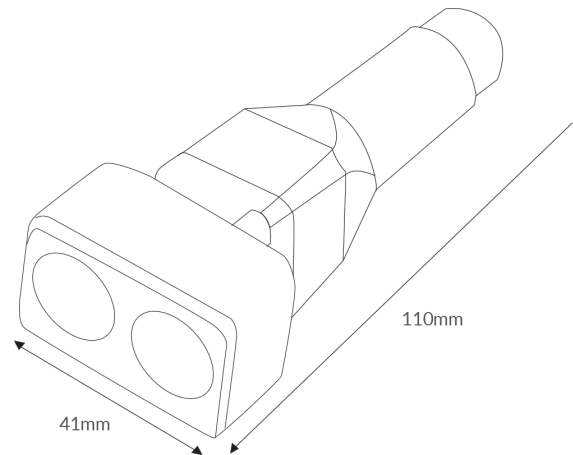

TWIN HEAD CAR CHARGING LED FLASH LIGHT

VBLPT-006

Specifications

SKU	VBLPT-006
EAN	9340994031095
Wattage	6 W
Lumen output	360 lm
IP rating	X6
Trim colour	Black Chrome
Warranty	1 Years
Dimmable	Non-Dimmable
LED source	COB
Lamp Type	LED
Input voltage	12 Volt
Kelvin	6500-7000

Dimensional Drawings

Photometric information available upon request.