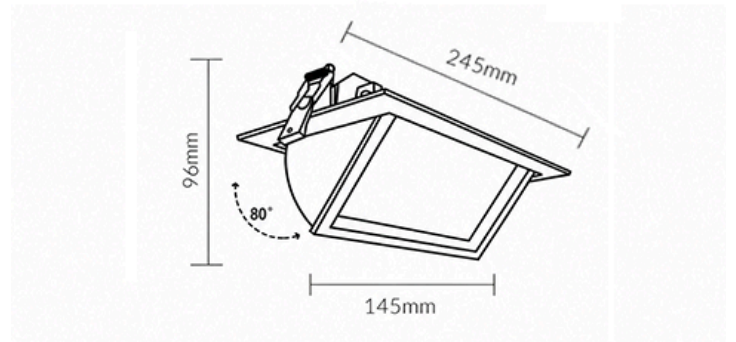

VBLSL-0150-1-CCT

3CCT POWER ADJUSTABLE LED SHOPLIGHT

The 40W Rectangular LED Shoplight offers flexible, high-performance lighting with power adjustability and 3CCT selection (3000K/4000K/5700K), allowing you to tailor both brightness and colour temperature to suit any retail space. Its 80° tiltable design provides precise directional lighting, ideal for changing layouts and product displays.

The sleek rectangular body integrates seamlessly into modern interiors, while the built-in power switch enables selection between 40W/38W/34W/28W for energy-efficient control. Easy to install, it's perfect for retail fitouts, display areas, and commercial environments requiring adaptable lighting solutions.

KEY FEATURES

- Architecturally designed fitting with high luminaire efficacy
- Unique heat-sink design with excellent thermal management
- Equipped with high luminaire efficacy SMD LED chip
- Adjustable 80° tilt for flexible light direction
- Supplied with a power-adjustable LED driver and flex & plug for quick, easy installation.
- 50,000 hour lifespan
- 3 year warranty

SPECIFICATIONS

SKU	VBLSL-0150-1-CCT
Power (W)	40/38/34/28
Efficacy (LM/W)	100
Lumens (LM)	4000
Colour Temp	3CCT
Kelvin	3000K/4000K/6000K
Dimmable	Non-Dimmable
CRI	80
Cut Out (MM)	215x125mm
Beam Angle	100
IP Rating	20
Trim Colour	White
Weatherproof	Indoor Use Only
Mounting Type	Recessed
Height (MM)	96
Length (MM)	245
Width (MM)	145
Working Temp	-20°C ~ 45°C
Lifespan (HRS)	50000
Warranty (YRS)	3