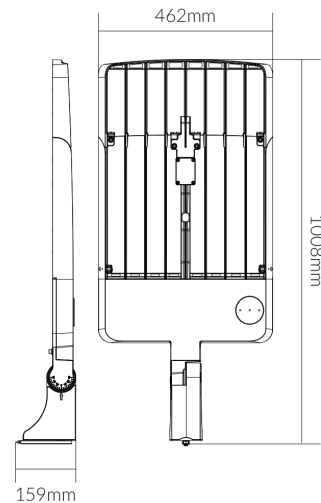

POWER ADJUSTABLE LED TENNIS COURT LIGHT

VBLSL-310-4-600W-40

Specifications

SKU	VBLSL-310-4-600W-40
Luminaire efficacy	150 lm/W
EAN	9340994032542
Weight	10.5
Wattage	600/480/360 W
Lumen output	90000 lm
IP rating	65
IK Rating	08
CRI	80
Beam Angle	TYPE III Degrees
Trim colour	Black
Length	786.44 mm
Width	461.63 mm
Height	58 mm
Lifespan	50000 Hours
Warranty	5 Years
Dimmable	Non-Dimmable
Mounting type	Pole
LED source	SMD
Material	Aluminum
Lamp Type	LED
Input voltage	220-240V AC 50Hz
Wiring method	Hardwire
Weatherproof	Weatherproof
Working temperature	-20-45
Box Qty	1
Kelvin	4000
Power Adjustable	Yes

Dimensional Drawings

Photometric information available upon request.

Requires 4 units for a 4-pole tennis court, or 6 units at reduced wattage for a 6-pole configuration.