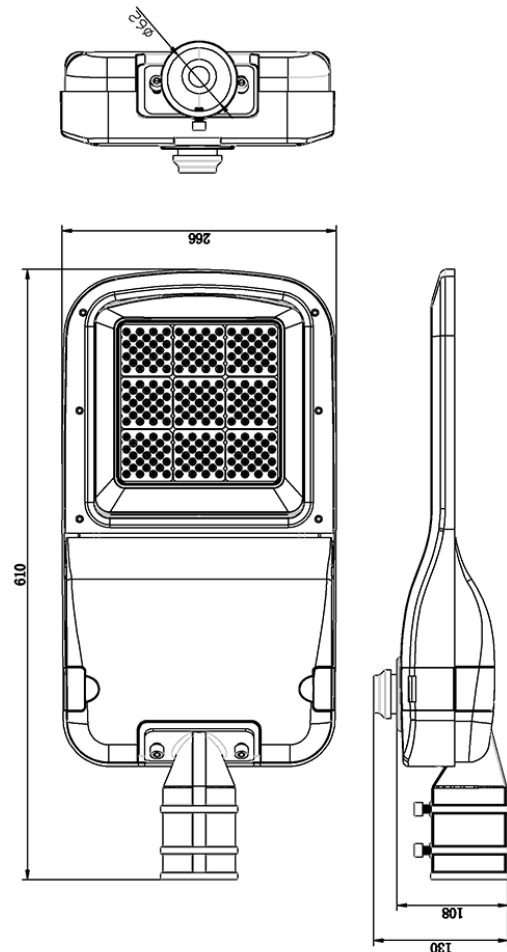

### Features & Benefits

- Die-casting aluminium heat sink
- Adjustable pole arm  $\pm 10^\circ$
- 4 Wattage adjustable 240/192/144/96W
- Easy to maintain
- 20KV surge protection
- IP65 & IK08 rated
- 50,000 hour lifespan
- 5 year warranty

# LED STREET LIGHT 240W

VBLSL-430-4-240W-50Z

## Specifications

<b>SKU</b>	VBLSL-430-4-240W-50Z
<b>Luminaire efficacy</b>	150 lm/W
<b>EAN</b>	9340994030326
<b>Weight</b>	4.8
<b>Light Colour</b>	NATURAL WHITE
<b>Wattage</b>	240/192/144/96 W
<b>Lumen output</b>	36000/28800/21600/14400 lm
<b>IP rating</b>	65
<b>IK Rating</b>	8
<b>CRI</b>	80
<b>Beam Angle</b>	TYPE III Degrees
<b>Trim colour</b>	Black
<b>Length</b>	760 mm
<b>Width</b>	280 mm
<b>Height</b>	108 mm
<b>Lifespan</b>	50000 Hours
<b>Warranty</b>	5 Years
<b>Dimmable</b>	Dimmable
<b>LED source</b>	SMD
<b>Material</b>	Die Cast Aluminum
<b>Accessories</b>	ZHAGA DAYLIGHT SENSOR
<b>Lamp Type</b>	LED
<b>Dimming</b>	0-10V
<b>Input voltage</b>	220V-240V AC 50HZ
<b>Wiring method</b>	Hardwire
<b>Weatherproof</b>	Weatherproof
<b>Working temperature</b>	20 to 45 degrees
<b>Kelvin</b>	5000K
<b>Power Adjustable</b>	Yes

Dimensional Drawings

Photometric information available upon request.

Built in spirit level

Recommended pole spigot size: 60mm diameter

Optional Zhaga daylight sensor available