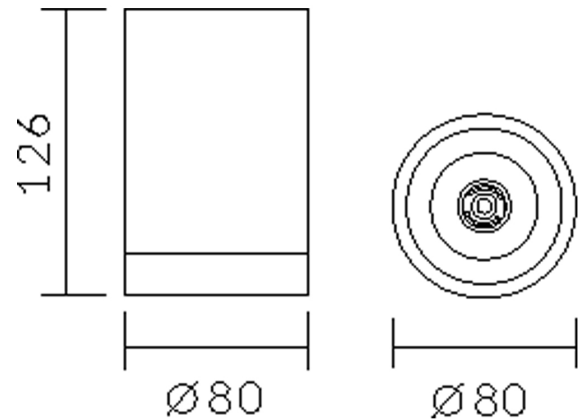

## Specifications

SKU	VBLSM-1211-1-3KD
Luminaire efficacy	115.38 lm/W
EAN	9340994031125
Light Colour	Warm White
Wattage	13 W
Lumen output	1500 lm
IP rating	20
CRI	80
Beam Angle	36 Degrees
Trim colour	White
Diameter	80 mm
Height	126 mm
Lifespan	50,000 Hours
Warranty	3 Years
Dimmable	Dimmable
Material	Powder Coat Finish
Dimming	Triac Dimming
Kelvin	3000

## Dimensional Drawings

*Photometric information available upon request.*