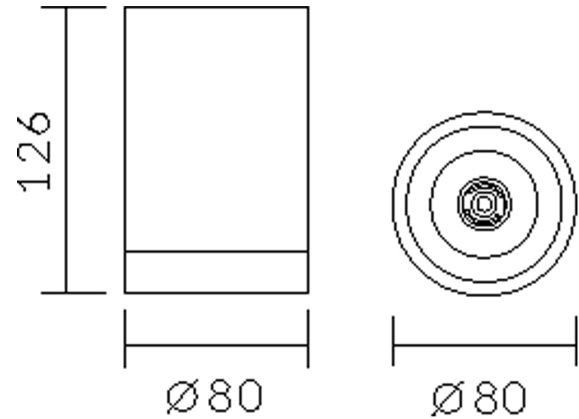

VBLSM-1211-4-3KD

Specifications

SKU	VBLSM-1211-4-3KD
Luminaire efficacy	115.38 lm/W
EAN	9340994031156
Light Colour	Warm White
Wattage	13 W
Lumen output	1500 lm
IP rating	20
CRI	80
Beam Angle	36 Degrees
Trim colour	Black
Diameter	80 mm
Height	126 mm
Lifespan	50,000 Hours
Warranty	3 Years
Dimmable	Dimmable
Material	Powder Coat Finish
Dimming	Triac Dimming
Kelvin	3000

Dimensional Drawings

Photometric information available upon request.