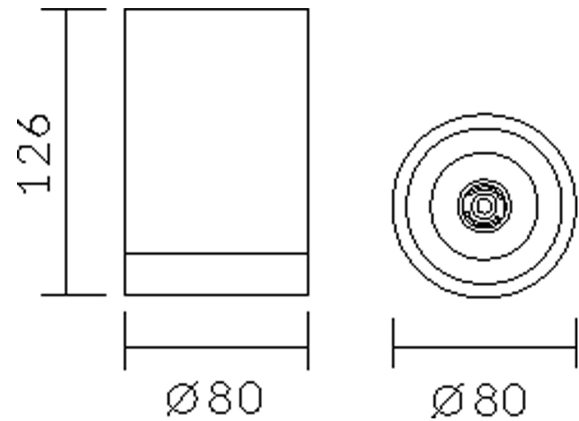

VBLSM-1211-4-4KD

Specifications

SKU	VBLSM-1211-4-4KD
Luminaire efficacy	115.38 lm/W
Light Colour	Cool White
Wattage	13 W
Lumen output	1500 lm
Beam Angle	36 Degrees
Trim colour	Black
Diameter	80 mm
Height	126 mm
Lifespan	50,000 Hours
Warranty	3 Years
Dimmable	Dimmable
Material	Powder Coat Finish
Dimming	Triac Dimming
Kelvin	4000

Dimensional Drawings

Photometric information available upon request.