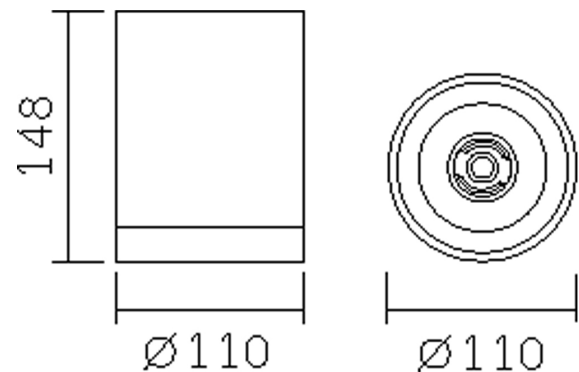

## Specifications

SKU	VBLSM-1212-4-3KD
Luminaire efficacy	138.89 lm/W
EAN	9340994031170
Light Colour	Warm White
Wattage	18 W
Lumen output	2500 lm
IP rating	20
CRI	80
Beam Angle	36 Degrees
Trim colour	Black
Diameter	110 mm
Height	148 mm
Lifespan	50,000 Hours
Warranty	3 Years
Dimmable	Dimmable
Material	Powder Coat Finish
Dimming	Triac Dimming
Kelvin	3000

## Dimensional Drawings

Photometric information available upon request.