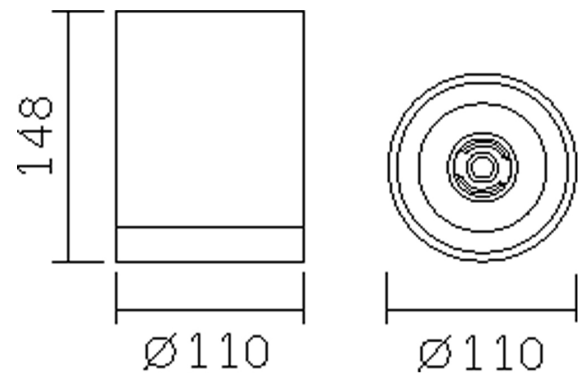

## Specifications

SKU	VBLSM-1212-4-4KD
Luminaire efficacy	138.89 lm/W
EAN	9340994031163
Light Colour	Cool White
Wattage	18 W
Lumen output	2500 lm
IP rating	20
CRI	80
Beam Angle	36 Degrees
Trim colour	Black
Diameter	110 mm
Height	148 mm
Lifespan	50,000 Hours
Warranty	3 Years
Dimmable	Dimmable
Material	Powder Coat Finish
Dimming	Triac Dimming
Kelvin	4000

## Dimensional Drawings

*Photometric information available upon request.*