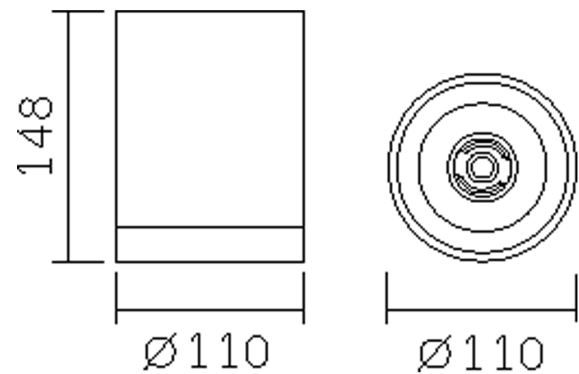

## Specifications

SKU	VBLSM-1212-4-4KD
Luminaire efficacy	138.89 lm/W
EAN	9340994031163
Light Colour	Cool White
Wattage	18 W
Lumen output	2500 lm
IP rating	20
CRI	80
Beam Angle	36 Degrees
Trim colour	Black
Diameter	110 mm
Height	148 mm
Lifespan	50,000 Hours
Warranty	3 Years
Dimmable	Dimmable
Material	Powder Coat Finish
Dimming	Triac Dimming
Kelvin	4000

## Dimensional Drawings

Photometric information available upon request.