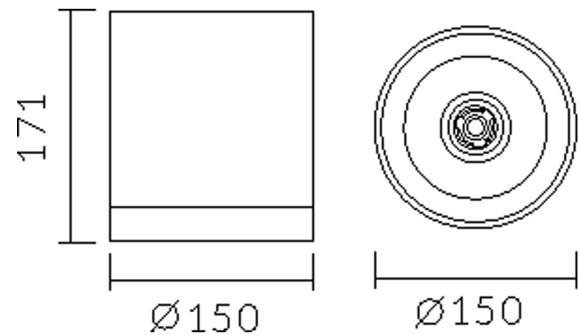

Features & Benefits

- Seamless outlook featuring concealed fixings
- Anti-glare 30° cut off angle
- Powder coat finish
- 3000K
- Integral driver
- Dimming options available
- Can be suspended

34W LED SURFACE MOUNT DOWNLIGHT BLACK 3000K 40° 4200LM NON-DIM

VBLSM-1213-4-3K

Specifications

SKU	VBLSM-1213-4-3K
Luminaire efficacy	123.53 lm/W
EAN	9340994031101
Light Colour	Warm White
Wattage	34 W
Lumen output	4200 lm
IP rating	20
CRI	80
Beam Angle	40 Degrees
Trim colour	Black
Diameter	150 mm
Height	171 mm
Lifespan	50,000 Hours
Warranty	3 Years
Dimmable	Non-Dimmable
Material	Powder Coat Finish
Kelvin	3000

Dimensional Drawings

Photometric information available upon request.