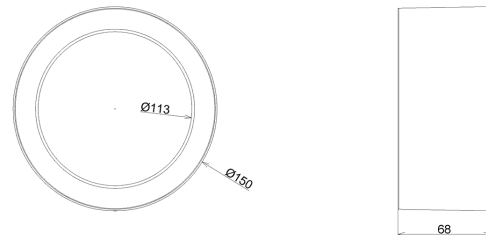

SKU	VBLSM-150-1-4K
Luminaire efficacy	92 lm/W
EAN	9340994030906
Light Colour	COOL WHITE
Wattage	15 W
Lumen output	1380 lm
IP rating	54
CRI	80
Beam Angle	100 Degrees
Trim colour	White
Diameter	150 mm
Height	68 mm
Lifespan	50000 Hours
Warranty	3 Years
Dimmable	Dimmable
Mounting type	Surface
LED source	SMD
Lamp Type	LED
Dimming	Triac Dimming
Input voltage	220V-240V AC 50HZ
Diffuser	Frosted
Wiring method	Hardwire
Weatherproof	Indoor Use Only
Working temperature	-20 to 45 degrees
Kelvin	4000

Dimensional Drawings

Photometric information available upon request.