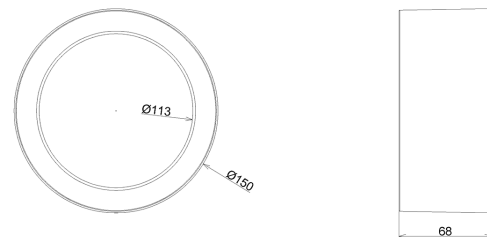

3 year warranty

TRIAC DIMMABLE SURFACE MOUNT DOWNLIGHT 15W WHITE TRIM 4000K

VBLSM-150-1-4K

Specifications

SKU	VBLSM-150-1-4K
Luminaire efficacy	92 lm/W
EAN	9340994030906
Light Colour	COOL WHITE
Wattage	15 W
Lumen output	1380 lm
IP rating	54
CRI	80
Beam Angle	100 Degrees
Trim colour	White
Diameter	150 mm
Height	68 mm
Lifespan	50000 Hours
Warranty	3 Years
Dimmable	Dimmable
Mounting type	Surface
LED source	SMD
Lamp Type	LED
Dimming	Triac Dimming
Input voltage	220V-240V AC 50HZ
Diffuser	Frosted
Wiring method	Hardwire
Weatherproof	Indoor Use Only
Working temperature	-20 to 45 degrees
Kelvin	4000

Dimensional Drawings

Photometric information available upon request.