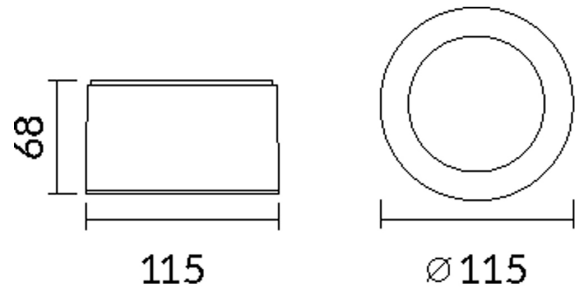

## Specifications

SKU	VBLSM-151-4-CCT
Light Colour	2CCT
Wattage	8 W
Lumen output	738 LM (3K), 807 LM (4K) lm
IP rating	44
CRI	80
Beam Angle	90 Degrees
Trim colour	Black
Diameter	115 mm
Width	115 mm
Height	77 mm
Lifespan	50,000 Hours
Warranty	3 Years
Dimmable	Dimmable
Mounting type	Surface
LED source	SMD
Material	Polycarbonate
Lamp Type	LED
Dimming	Triac Dimming
Weatherproof	Indoor Use Only
Kelvin	3000K/4000K

## Dimensional Drawings

*Photometric information available upon request.*