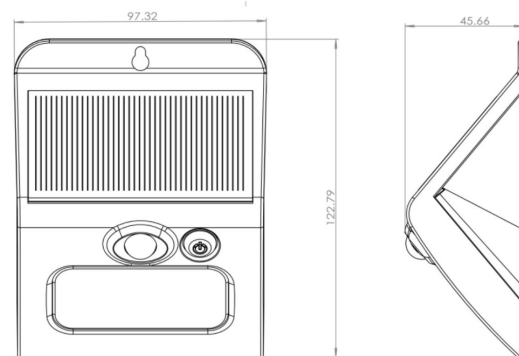

VIBE LED SOLAR WALL LIGHT 4000K WITH MOTION SENSOR

VBLSP-003-1-4K

Specifications

SKU	VBLSP-003-1-4K
Luminaire efficacy	116 lm/W
EAN	9340994029535
Weight	0.20
Light Colour	4000
Wattage	3 W
Lumen output	350 lm
IP rating	65
IK Rating	8
CRI	80
Beam Angle	120 Degrees
Trim colour	White
Length	100 mm
Width	138 mm
Height	46 mm
Lifespan	25000 Hours
Warranty	1 Years
Dimmable	Non-Dimmable
Mounting type	Surface
LED source	SMD
Material	PC
Lamp Type	Solar
Weatherproof	Weatherproof
Box Qty	50
Depth	69

Dimensional Drawings

Photometric information available upon request.