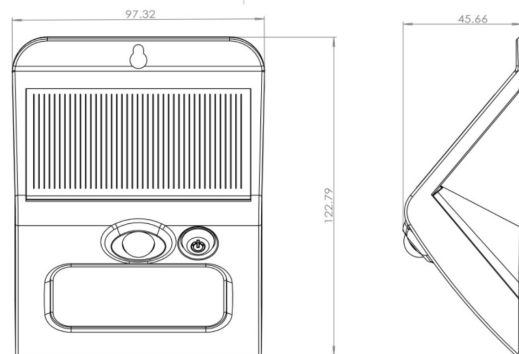

VIBE LED SOLAR WALL LIGHT 4000K WITH MOTION SENSOR

VBLSP-003-1-4K

Specifications

SKU	VBLSP-003-1-4K
Luminaire efficacy	116 lm/W
EAN	9340994029535
Weight	0.20
Light Colour	4000
Wattage	3 W
Lumen output	350 lm
IP rating	65
IK Rating	8
CRI	80
Beam Angle	120 Degrees
Trim colour	White
Length	100 mm
Width	138 mm
Height	46 mm
Lifespan	25000 Hours
Warranty	1 Years
Dimmable	Non-Dimmable
Mounting type	Surface
LED source	SMD
Material	PC
Lamp Type	Solar
Weatherproof	Weatherproof
Box Qty	50
Depth	69

Dimensional Drawings

Photometric information available upon request.