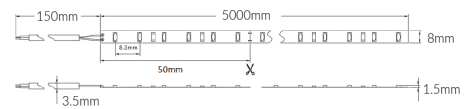

24V Strip Series

VBLST-14424CW-54

Specifications

SKU	VBLST-14424CW-54
Luminaire efficacy	111.4 lm/W
EAN	9340994406800
Wattage	14.4 W
Lumen output	1600 lm
IP rating	54
CRI	90
Beam Angle	120 Degrees
Cut out	Cutting Intervals 50mm, Spaced 8.3mm mm
Length	5000 mm
Width	8 mm
Lifespan	50000 Hours
Warranty	3 Years
Dimmable	Dimmable
Constant current/voltage	Constant Voltage
LED source	Epistar
Accessories	VBLST-CTRL-BOX and VBLST-CTRL-DIM
Lamp Type	LED
Input voltage	24 Volt DC
Wiring method	Hardwire
Weatherproof	Weatherproof
Working temperature	-20°C ~ 45°C

Dimensional Drawings

Photometric information available upon request.