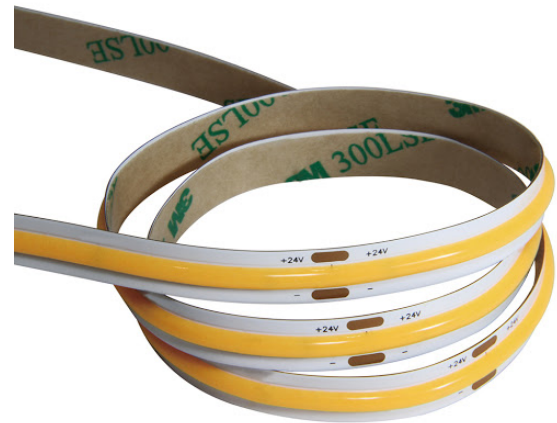

VBLST-144WW-COB20

Our 14.4W, 24V, 3000K VIBE COB LED Strip delivers superb continuous, seamless light output. Using VIBE COB LED Strip Lighting compared to standard SMD LED Strip Lighting allows you to use no profile (aluminium backing recommended) OR any one of our profile options on a variety of surfaces without unsightly shadowing. Supplied in 5m rolls or ask your reseller for custom cut and assembly options. Available in a Cool White & Warm White and with a colour rendering of CRI 90, colours are accurate for a more vibrant project finish.

Features & Benefits

- High efficiency SMD LED chips
- Customisable strip suited to multiple applications
- Colour Temperature: 3000K/4000K/6000K/RGB
- IP20/IP54 rated
- 3M adhesive taper
- 120° Beam angle
- 50,000 hours lifespan
- 3 years warranty - ALL LED Strip must be installed on an aluminium heat dissipating surface for warranty purposes.

Specifications

SKU	VBLST-144WW-COB20
Luminaire efficacy	109.4 lm/W
EAN	9340994024561
Light Colour	Warm White
Wattage	14.4 W
Lumen output	1575 lm
IP rating	20
CRI	90
Beam Angle	120 Degrees
Cut out	50mm Cutting Intervals, Spaced 7.14mm mm
Length	5000 mm
Width	8 mm
Height	2 mm
Lifespan	50000 Hours
Warranty	3 Years
Accessories	VBLST-CTRL-BOX and VBLST-CTRL-DIM
Lamp Type	LED
Input voltage	24 Volt DC
Weatherproof	Indoor Use Only
Kelvin	3000K