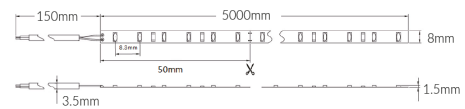

24V Strip Series

VBLST-24024CW-54

Specifications

SKU	VBLST-24024CW-54
Luminaire efficacy	105.83 lm/W
EAN	9340994406824
Wattage	24 W
Lumen output	2540 lm
IP rating	54
CRI	80
Beam Angle	120 Degrees
Length	5000 mm
Width	8 mm
Lifespan	50000 Hours
Warranty	3 Years
Constant current/voltage	Constant Voltage
LED source	Epistar
Accessories	VBLST-CTRL-BOX & VBLST-CTRL-RGB
Lamp Type	LED
Wiring method	Hardwire
Weatherproof	Weatherproof
Working temperature	-20°C ~ 45°C

Dimensional Drawings

Photometric information available upon request.