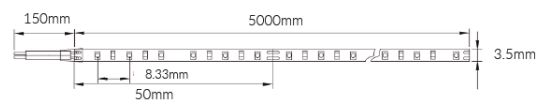

#### Specifications

<b>SKU</b>	VBLST-24024WW-20-N
<b>Luminaire efficacy</b>	66.7
<b>EAN</b>	9340994409108
<b>Wattage</b>	24
<b>Lumen output</b>	1500
<b>IP rating</b>	20
<b>CRI</b>	80
<b>Cut out</b>	Cutting Intervals 50mm, Spaced 8.33mm
<b>Length</b>	3000
<b>Width</b>	4
<b>Lifespan</b>	30000
<b>Warranty</b>	3
<b>Constant current/voltage</b>	Constant Voltage
<b>LED source</b>	Epistar
<b>Accessories</b>	VBLST-CTRL-BOX and VBLST-CTRL DIM
<b>Lamp Type</b>	LED
<b>Input voltage</b>	24 Volt DC
<b>Wiring method</b>	Hardwire
<b>Weatherproof</b>	Non-weatherproof
<b>Working temperature</b>	-20°C ~ 45°C

#### Dimensional Drawings

Photometric information available upon request.