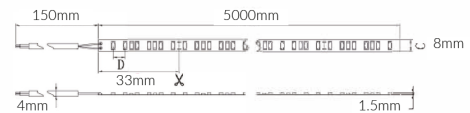

24V Strip Series

VBLST-36024CW-54

Specifications

SKU	VBLST-36024CW-54
Luminaire efficacy	106.39 lm/W
EAN	9340994408149
Wattage	36 W
Lumen output	3830 lm
IP rating	54
CRI	80
Beam Angle	120 Degrees
Length	3000 mm
Width	8 mm
Lifespan	50000 Hours
Warranty	3 Years
Dimmable	Dimmable
Constant current/voltage	Constant Voltage
LED source	Epistar
Accessories	VBLST-CTRL-BOX and VBLST-CTRL-DIM
Lamp Type	LED
Input voltage	24 Volt DC
Weatherproof	Weatherproof
Working temperature	-20°C ~ 45°C

Dimensional Drawings

Photometric information available upon request.