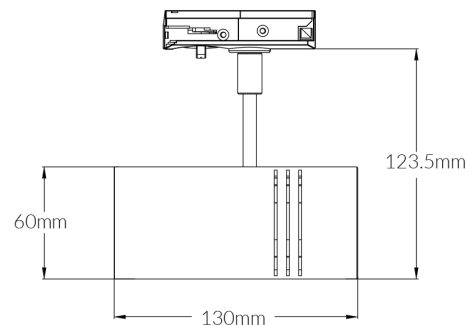

#### Specifications

<b>SKU</b>	VBLTL-100-1-4K90
<b>Luminaire efficacy</b>	82.7 lm/W
<b>Track type</b>	Single Circuit
<b>EAN</b>	9340994018829
<b>Light Colour</b>	Cool White
<b>Wattage</b>	7.5 W
<b>Lumen output</b>	850 lm
<b>IP rating</b>	20
<b>CRI</b>	90
<b>Beam Angle</b>	50 Degrees
<b>Trim colour</b>	White
<b>Diameter</b>	60 mm
<b>Length</b>	130 mm
<b>Height</b>	124 mm
<b>Lifespan</b>	50000 Hours
<b>Warranty</b>	5 Years
<b>Dimmable</b>	Non-Dimmable
<b>Mounting type</b>	Track
<b>LED source</b>	Citizen
<b>Material</b>	Aluminium
<b>Lamp Type</b>	LED
<b>Input voltage</b>	220V-240V AC 50HZ
<b>Weatherproof</b>	Non-weatherproof
<b>Working temperature</b>	-20°C ~ 50°C

#### Dimensional Drawings

Photometric information available upon request.