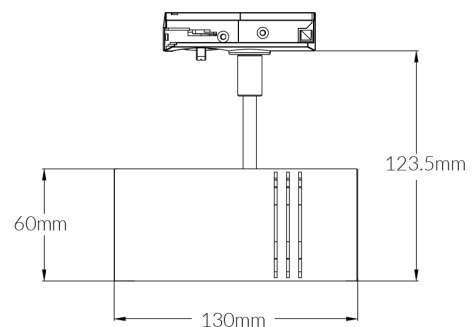

Elegant 100

VBLTL-100-4-3K90

Specifications

SKU	VBLTL-100-4-3K90
Luminaire efficacy	80.5 lm/W
Track type	Single Circuit
EAN	9340994018669
Light Colour	Warm White
Wattage	7.5 W
Lumen output	800 lm
IP rating	20
CRI	90
Beam Angle	50 Degrees
Trim colour	Black
Diameter	60 mm
Length	130 mm
Height	124 mm
Lifespan	50000 Hours
Warranty	5 Years
Dimmable	Non-Dimmable
Mounting type	Surface
LED source	Citizen
Material	Aluminium
Accessories	Optional 20° beam angle reflector
Lamp Type	LED
Weatherproof	Non-weatherproof
Working temperature	-20°C ~ 50°C

Dimensional Drawings

Photometric information available upon request.