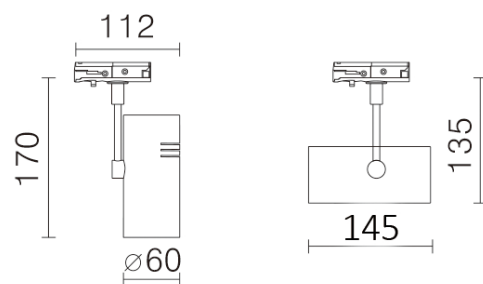

Elegant 105

VBLTL-105-1-3KD90

Specifications

SKU	VBLTL-105-1-3KD90
Luminaire efficacy	111 lm/W
Track type	Single Circuit
EAN	9340994021195
Light Colour	Warm White
Wattage	9 W
Lumen output	1000 lm
IP rating	20
CRI	90
Beam Angle	50 Degrees
Trim colour	White
Lifespan	50000 Hours
Warranty	5 Years
Mounting type	Track
LED source	Citizen
Material	Aluminium
Lamp Type	LED
Dimming	Triac Dimming
Input voltage	100V - 240V AC
Working temperature	-20°C ~ 50°C

Dimensional Drawings

Photometric information available upon request.