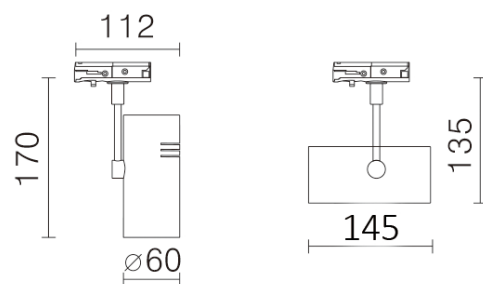

Elegant 105

VBLTL-105-4-4KD90

Specifications

SKU	VBLTL-105-4-4KD90
Luminaire efficacy	111 lm/W
Track type	Single Circuit
EAN	9340994021225
Light Colour	Cool White
Wattage	9 W
Lumen output	1000 lm
IP rating	20
CRI	90
Beam Angle	50 Degrees
Trim colour	Black
Lifespan	50000 Hours
Warranty	5 Years
Mounting type	Track
LED source	Citizen
Lamp Type	LED
Dimming	Triac Dimming
Input voltage	100V - 240V AC
Working temperature	-20°C ~ 50°C

Dimensional Drawings

Photometric information available upon request.