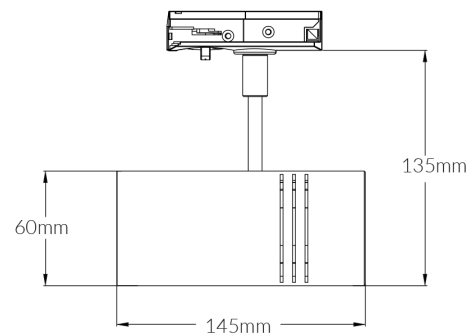

Elegant 115

VBLTL-115-1-4KD90

Specifications

SKU	VBLTL-115-1-4KD90
Luminaire efficacy	123 lm/W
Track type	Single Circuit
EAN	9340994018805
Light Colour	Cool White
Wattage	13 W
Lumen output	1600 lm
IP rating	20
CRI	90
Beam Angle	36 Degrees
Trim colour	White
Diameter	60 mm
Length	145 mm
Height	135 mm
Lifespan	50000 Hours
Warranty	5 Years
Dimmable	Dimmable
Mounting type	Track
LED source	Citizen
Material	Aluminium
Lamp Type	LED
Dimming	Triac Dimming
Input voltage	220V-240V AC 50HZ
Weatherproof	Non-weatherproof
Working temperature	-20°C ~ 50°C

Dimensional Drawings

Photometric information available upon request.