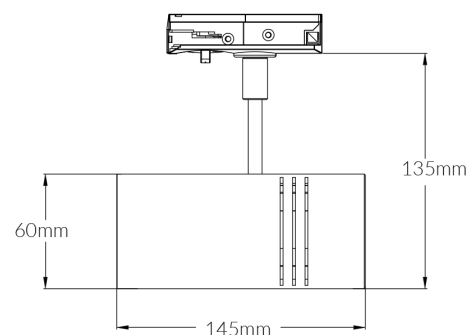

Elegant 115

VBLTL-115-1-4KD90

Specifications

SKU	VBLTL-115-1-4KD90
Luminaire efficacy	123 lm/W
Track type	Single Circuit
EAN	9340994018805
Light Colour	Cool White
Wattage	13 W
Lumen output	1600 lm
IP rating	20
CRI	90
Beam Angle	36 Degrees
Trim colour	White
Diameter	60 mm
Length	145 mm
Height	135 mm
Lifespan	50000 Hours
Warranty	5 Years
Dimmable	Dimmable
Mounting type	Track
LED source	Citizen
Material	Aluminium
Lamp Type	LED
Dimming	Triac Dimming
Input voltage	220V-240V AC 50HZ
Weatherproof	Non-weatherproof
Working temperature	-20°C ~ 50°C

Dimensional Drawings

Photometric information available upon request.