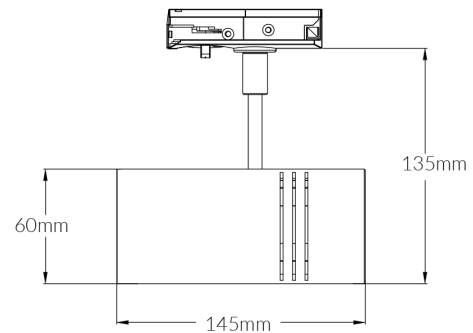

## Specifications

<b>SKU</b>	VBLTL-115-1A-3KD90
<b>Luminaire efficacy</b>	115 lm/W
<b>Track type</b>	Single Circuit
<b>EAN</b>	9340994020198
<b>Light Colour</b>	Warm White
<b>Wattage</b>	13 W
<b>Lumen output</b>	1500 lm
<b>IP rating</b>	20
<b>CRI</b>	90
<b>Beam Angle</b>	36 Degrees
<b>Trim colour</b>	Matte White
<b>Diameter</b>	60 mm
<b>Height</b>	170 mm
<b>Lifespan</b>	50000 Hours
<b>Warranty</b>	5 Years
<b>Dimmable</b>	Dimmable
<b>Mounting type</b>	Track
<b>LED source</b>	Citizen
<b>Material</b>	Aluminium Body
<b>Accessories</b>	Three Circuit Track version available upon request (MOQ and lead times apply).
<b>Lamp Type</b>	LED
<b>Dimming</b>	Triac Dimming
<b>Weatherproof</b>	Indoor Use Only
<b>Box Qty</b>	30
<b>Kelvin</b>	3000K

## Dimensional Drawings

Photometric information available upon request.