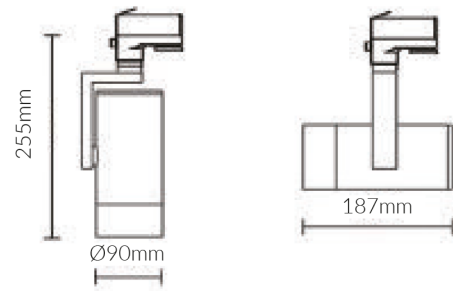

MADE TO ORDER - 6-8 weeks Air Freight/10-12 weeks Sea Freight

Specifications

SKU	VBLTL-125-1-3K
Luminaire efficacy	125 lm/W
Track type	Single Circuit
EAN	9340994407609
Light Colour	Warm White
Wattage	20 W
Lumen output	2500 lm
IP rating	20
CRI	80
Beam Angle	40 Degrees
Trim colour	White
Diameter	90 mm
Height	211 mm
Lifespan	50000 Hours
Warranty	5 Years
Dimmable	Non-Dimmable
Mounting type	Track
LED source	Citizen
Material	Aluminium
Accessories	Three Circuit Track version available upon request
Lamp Type	LED
Input voltage	220V-240V AC 50HZ
Weatherproof	Indoor Use Only
Working temperature	-20°C ~ 50°C
Kelvin	3000K

Dimensional Drawings

Photometric information available upon request.