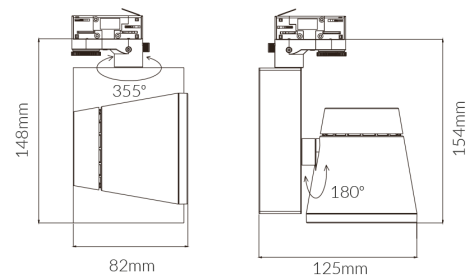

Specifications

SKU	VBLTL-370-4-4K
Luminaire efficacy	115 lm/W
Track type	3 Circuit
EAN	9340994407135
Light Colour	Cool White
Wattage	13 W
Lumen output	1500 lm
IP rating	20
CRI	90
Beam Angle	40 Degrees
Trim colour	Black
Diameter	95 mm
Length	125 mm
Height	154 mm
Lifespan	50000 Hours
Warranty	5 Years
Dimmable	Non-Dimmable
Mounting type	Track
LED source	Citizen
Material	Aluminium
Accessories	Optional 50° beam angle reflector available
Lamp Type	LED
Input voltage	220V-240V AC 50HZ
Weatherproof	Non-weatherproof
Working temperature	-20°C ~ 50°C
Kelvin	4000K

Dimensional Drawings

Photometric information available upon request.