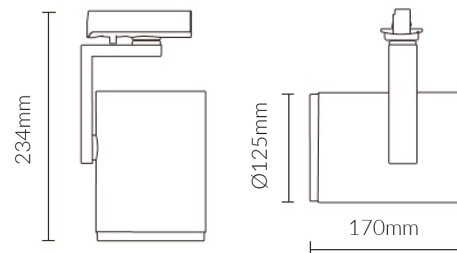

Specifications

SKU	VBLTL-420-1-4K
Luminaire efficacy	129 lm/W
Track type	3 Circuit
EAN	9340994407548
Light Colour	Cool White
Wattage	38 W
Lumen output	4900 lm
IP rating	20
CRI	80
Beam Angle	40 Degrees
Trim colour	White
Diameter	125 mm
Height	234 mm
Lifespan	50000 Hours
Warranty	5 Years
Dimmable	Non-Dimmable
Mounting type	Track
LED source	Citizen
Material	High strength Aluminium
Accessories	Optional 20° & 60° beam angle reflectors available
Lamp Type	LED
Input voltage	220V-240V AC 50HZ
Weatherproof	Indoor Use Only
Working temperature	-20°C~50°C
Kelvin	4000K

Dimensional Drawings

Photometric information available upon request.