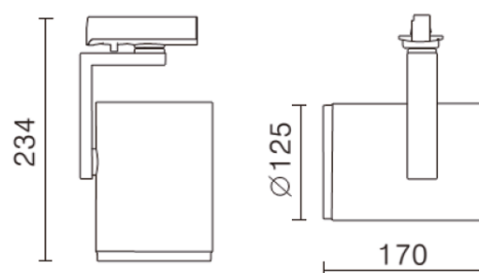

Elegant 420

VBLTL-420-4-3K

Specifications

SKU	VBLTL-420-4-3K
Luminaire efficacy	116 lm/W
EAN	9340994407531
Light Colour	Warm White
Wattage	38 W
Lumen output	4410 lm
IP rating	20
CRI	80
Beam Angle	40 Degrees
Trim colour	Black
Diameter	125 mm
Length	170 mm
Height	234 mm
Lifespan	50000 Hours
Warranty	5 Years
Dimmable	Non-Dimmable
Mounting type	Track
LED source	Citizen
Material	High strength Aluminium
Lamp Type	LED
Input voltage	220V-240V AC 50HZ
Weatherproof	Indoor Use Only
Working temperature	-20°C~50°C

Dimensional Drawings

Photometric information available upon request.