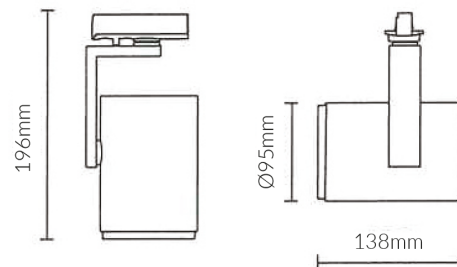

Elegant 450

Product Specifications

SKU	VBLTL-450-1-4K
Luminaire efficacy	133 lm/W
Track type	3 Circuit
Product Series	VBLTL-450-SERIES
EAN	9340994407487
Light Colour	Cool White
Wattage	25 W
Lumen output	3400 lm
IP rating	20
CRI	80
Beam Angle	40 Degrees
Trim colour	White
Diameter	95 mm
Length	196 mm
Width	138 mm
Lifespan	50000 Hours
Warranty	5 Years
Mounting type	Track
LED source	Citizen
Material	High strength Aluminium
Lamp Type	LED
Input voltage	220V-240V AC 50HZ
Working temperature	-20°C~50°C

Dimensional Drawings

Photometric information available upon request.