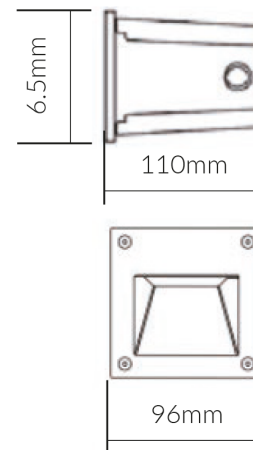

3W LED RECESSED WALL LT IP65 3K-SILVER OPEN FACE (D)

VBLWL-101A-3-3K

Specifications

SKU	VBLWL-101A-3-3K
Luminaire efficacy	51.42 lm/W
EAN	9340994405193
Light Colour	Warm White
Wattage	3.5 W
Lumen output	180 lm
IP rating	65
CRI	90
Beam Angle	85 Degrees
Trim colour	Silver
Length	96 mm
Height	96 mm
Lifespan	50000 Hours
Warranty	5 Years
Dimmable	Non-Dimmable
Mounting type	Recessed
LED source	Osram Olson
Lamp Type	LED
Input voltage	220V-240V AC 50HZ
Weatherproof	Weatherproof
Working temperature	-20°C ~ 50°C
Kelvin	3000K

Dimensional Drawings

Photometric information available upon request.