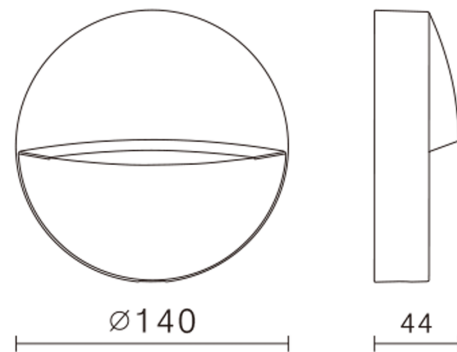

Vibe LED Round Wall Light Surface Mount 3W Black 3K

VBLWL-102-4-3K

Specifications

SKU	VBLWL-102-4-3K
Luminaire efficacy	66 lm/W
EAN	9340994018508
Light Colour	Warm White
Wattage	3.4 W
Lumen output	225 lm
IP rating	65
CRI	80
Beam Angle	100 Degrees
Trim colour	Black
Diameter	140 mm
Lifespan	50000 Hours
Warranty	3 Years
Mounting type	Surface
LED source	Osram Olson
Material	Aluminium Body
Lamp Type	LED
Input voltage	100V - 240V AC
Weatherproof	Weatherproof
Working temperature	-20°C ~ 40°C
Kelvin	3000K

Dimensional Drawings

Photometric information available upon request.