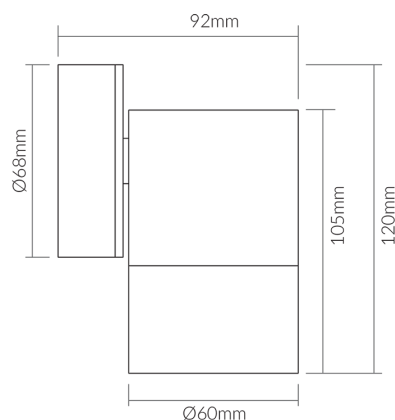

Dimensional Drawings

Photometric information available upon request.

Dimming capability is dependent on the lamps used. Warranty stated applies to fittings only - excludes lamps.