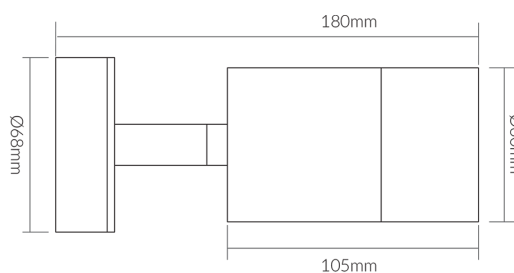

Photometric information available upon request.

Dimming capability is dependent on the lamps used. Warranty stated applies to fittings only - excludes lamps.