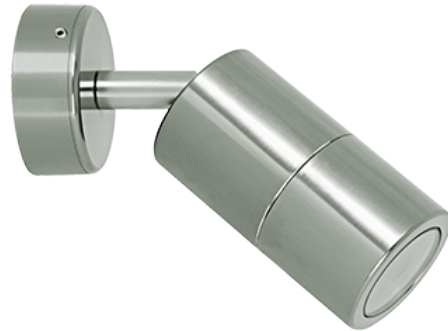

VBLWL-132-3-CCT

Bring style and versatility to your space with this modern IP65-rated wall light, designed to withstand dust and weather for reliable outdoor use. Supplied with a 6W 3CCT colour changeable LED GU10 lamp (3000K / 4000K / 6000K, default 3000K), it delivers both durability and design flexibility for a wide range of applications.

Features & Benefits

- Modern, stylish wall light
- IP65 rated - dust and weatherproof
- Suitable for outdoor applications
- Supplied with 1 × 6W LED GU10 lamp
- 3CCT colour changeable: 3000K / 4000K / 6000K
- Default colour temperature: 3000K
- Durable and versatile design

Specifications

SKU	VBLWL-132-3-CCT
EAN	9340994032054
Weight	0.42
Light Colour	3CCT
Wattage	6 W
Lumen output	600 lm
IP rating	65
CRI	80
Beam Angle	60 Degrees
Trim colour	Titanium
Base Type	GU10
Length	100 mm
Width	Ø60 mm
Warranty	Fitting: 3YRS Lamp: 1YR Years
Dimmable	Non-Dimmable
Mounting type	Wall
Lamp Type	LED
Input voltage	220-240V AC 50Hz
Wiring method	Hardwire
Box Qty	20
Depth	92
Kelvin	3000K/4000K/6000K