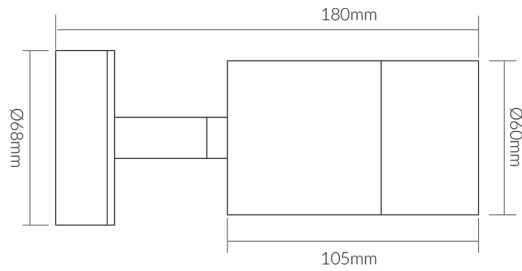

Photometric information available upon request.

Dimming capability is dependent on the lamps used. Warranty stated applies to fittings only - excludes lamps.