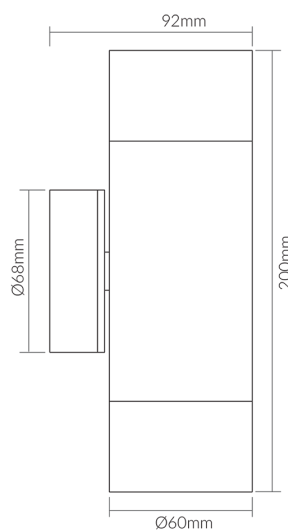

Dimensional Drawings

Photometric information available upon request.

Dimming capability is dependent on the lamps used. Warranty stated applies to fittings only - excludes lamps.