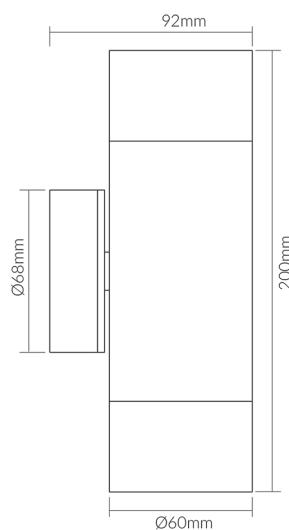

Dimensional Drawings

Photometric information available upon request.

Dimming capability is dependent on the lamps used. Warranty stated applies to fittings only - excludes lamps.