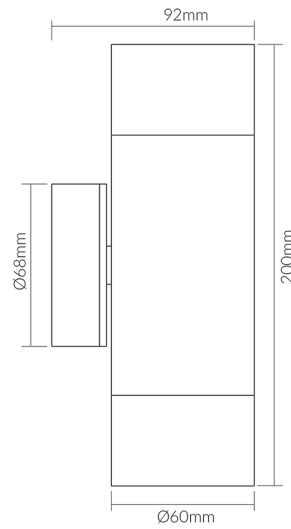

Dimensional Drawings

Photometric information available upon request.

Dimming capability is dependent on the lamps used. Warranty stated applies to fittings only - excludes lamps.