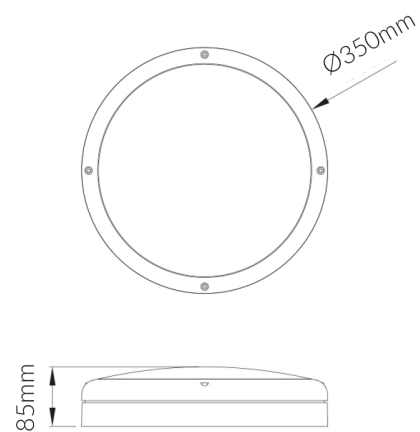

205 Series

VBLWL-205-4-30

Specifications

SKU	VBLWL-205-4-30
Luminaire efficacy	84 lm/W
EAN	9340994408637
Light Colour	Warm White
Wattage	19 W
Lumen output	1600 lm
IP rating	65
CRI	80
Beam Angle	120 Degrees
Trim colour	Black
Diameter	350 mm
Width	350 mm
Height	85 mm
Lifespan	300000 Hours
Warranty	3 Years
Mounting type	Surface
Accessories	Black Eyelid Frame or Black Grill Frame
Lamp Type	LED
Input voltage	220V-240V AC 50HZ
Weatherproof	Weatherproof
Working temperature	-20°C ~ 40°C
Box Qty	10

Dimensional Drawings

Photometric information available upon request.