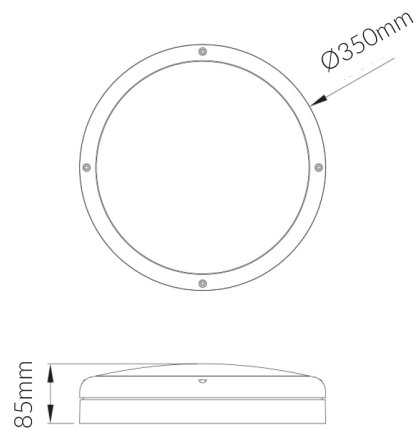

205 Series

Product Specifications

SKU	VBLWL-205-4-40
Luminaire efficacy	84.2 lm/W
Product Series	VBLWL-205-SERIES
EAN	9340994408323
Light Colour	Cool White
Wattage	19 W
Lumen output	1600 lm
IP rating	65
IK Rating	10
CRI	80
Beam Angle	120 Degrees
Diameter	350 mm
Width	350 mm
Height	85 mm
Lifespan	30000 Hours
Warranty	3 Years
Dimmable	Non Dimmable
Mounting type	Surface
Accessories	Black Eyelid Frame VBLWL-205-EYE, Black Grill Frame VBLWL-205-GRILL
Lamp Type	LED
Input voltage	220V-240V AC 50HZ
Weatherproof	Weatherproof
Working temperature	-20°C ~ 40°C
Box Qty	10

Dimensional Drawings

Photometric information available upon request.